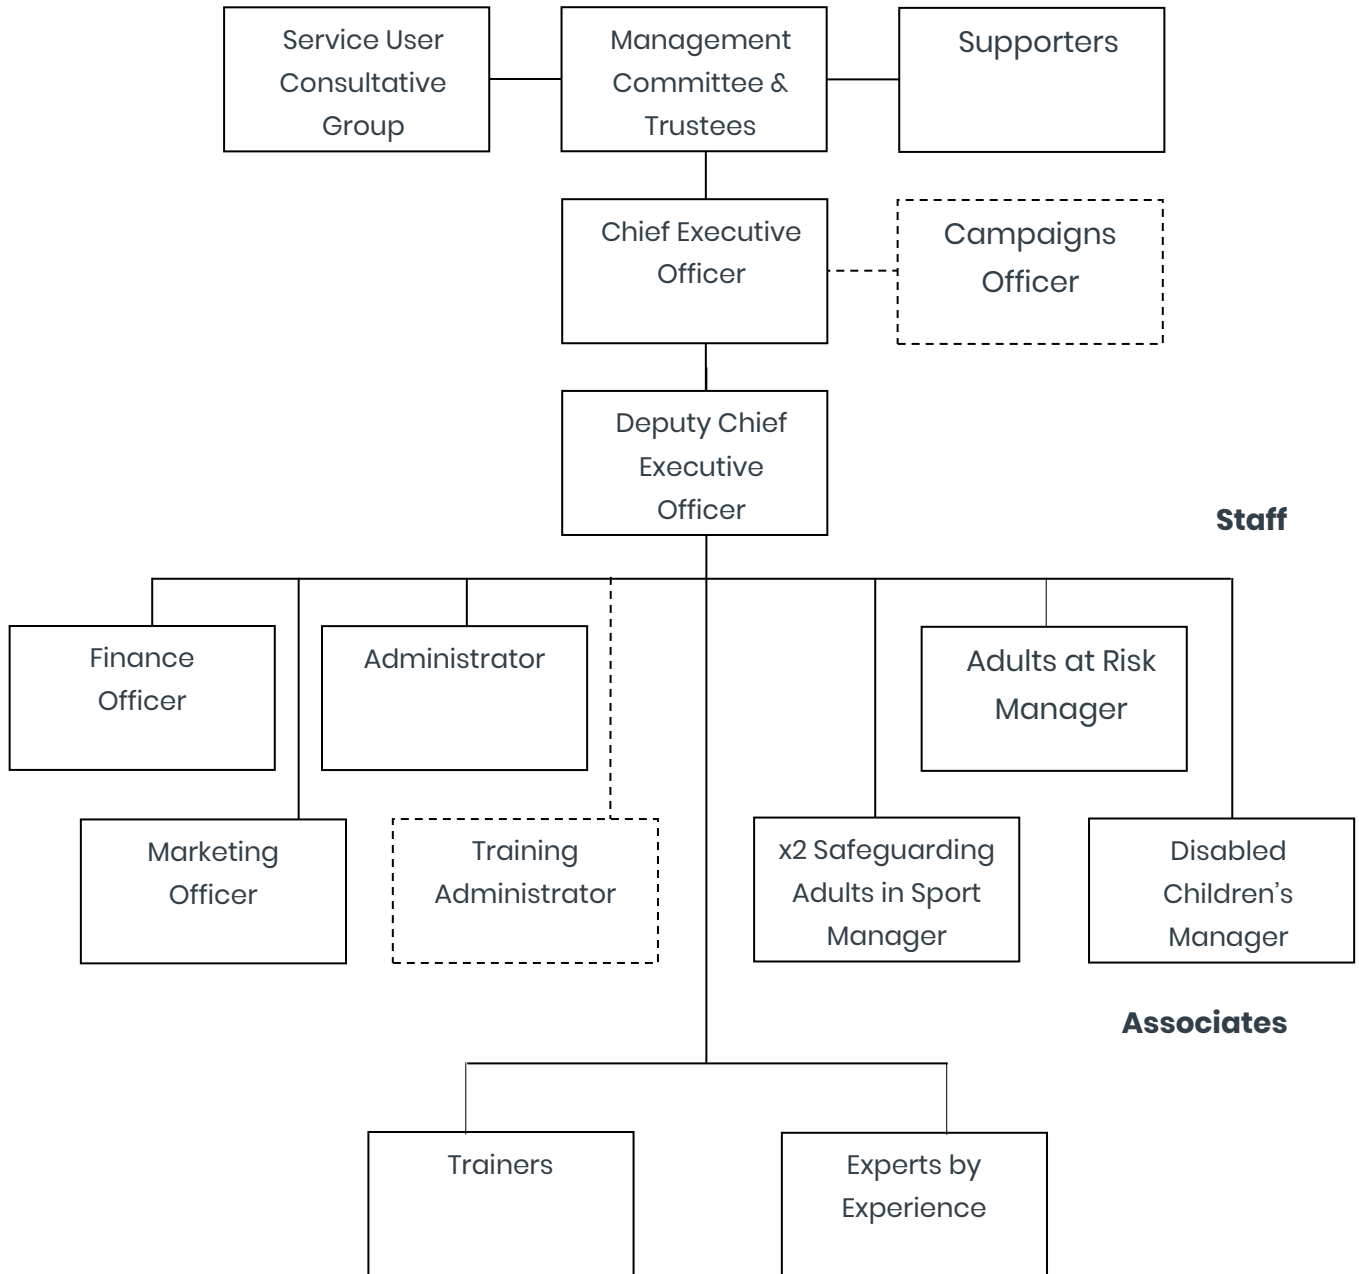

Organisational Structure

Key

Existing Staff —————

Planned Recruitment - - - - -

Ann Craft Trust, Centre for Social Work, University Park, University of Nottingham NG7 2RD

Call: 0115 951 5400 | **Email:** ann-craft-trust@nottingham.ac.uk | **anncrafttrust.org**